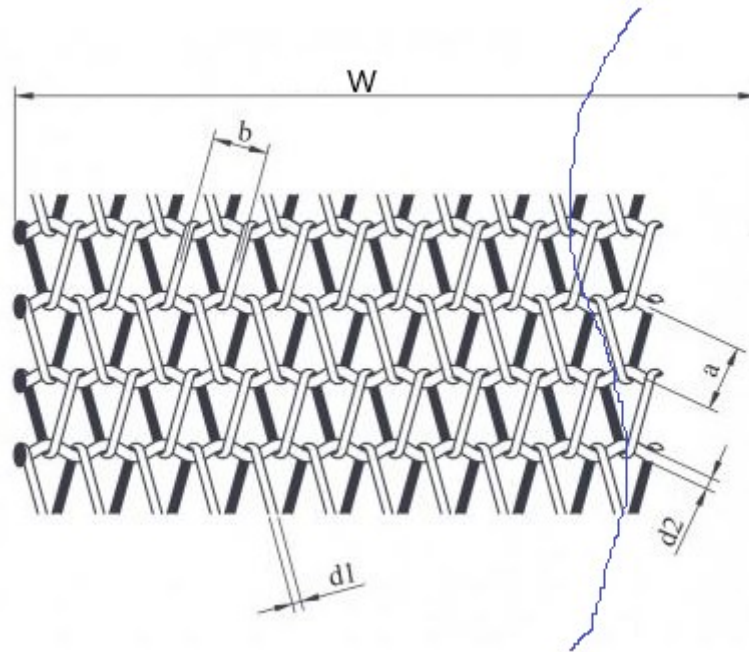

REQUEST FOR QUOTATION

Company name	
Contact person	
Address	
Telephone	
E-mail	

How to measure your spiral link wire belt with welded edges

W	overall width (mm)	
L	length (mm)	
a	Pitch (ctc distance spiral wires in mm)	
d2	Spiral wire diameter (mm)	
d1	Lateral spiral wire diameter (mm)	
b	Pitch lateral (ctc distance in mm)	
	material	